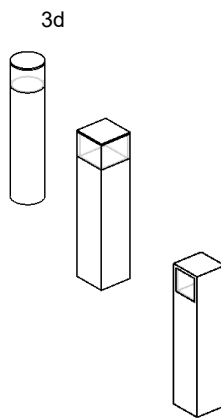

Please refer to the Lighting Specification.pdf for lists of parameters, detail level and object style explanations etc.

Floor/ Table Lamps (types supplied)

	3d	Floor Symbol (Real Size)
 <p>LIGHTING - Floor Lamp Circular 150mmØ x 250mmD Table 350mmØ x 420mmD 400mmØ x 400mmD Splayed</p>		
 <p>LIGHTING - Floor Lamp Square 120mm x300mmd Table 260mm x400mmd 350mm x400mmd Splayed</p>		
<p>(one-off light fitting - no dimension parameters)</p>  <p>LIGHTING - Floor Lamp Spotlight Double LIGHTING - Floor Lamp Spotlight Double</p>		<p>Floor Symbol</p> 
<p>(one-off light fitting - no dimension parameters)</p>  <p>LIGHTING - Floor Lamp Swing Arm Table LIGHTING - Floor Lamp Swing Arm Table</p>		

Downlights, Spotlights and Wall lights

	3d	Wall Symbol	Ceiling Symbol
 LIGHTING - Bulkhead Circular Surface 150mmØ 200mmØ 300mmØ			
 LIGHTING - Bulkhead Square Surface 150x150mm 200x200mm 250x250mm			
 LIGHTING - Downlight Circular Recessed 50mm 100mm 150mm			
 LIGHTING - Downlight Circular Surface 150mm 200mm 300mm			
 LIGHTING - Downlight Square Recessed 50x50mm 100x100mm 150x150mm			
 LIGHTING - Downlight Square Surface 150mm 200mm 300mm			
 LIGHTING - Spotlight Floodlight SpotLight WallWash			
 LIGHTING - Wall Picture Light Traditional 400mm			
 LIGHTING - Wall Picture Mirror Light 620mm			
 LIGHTING - Wall UpDown Rect Surface 100x100x300mm			
 LIGHTING - Wall UpDown Round Surface 100mmØx300mm			

Lighting Catalogue

Bollards (Premium Only)

LIGHTING - Bollard Circular

100mmØ x 450mmh

LIGHTING - Bollard Square

100mmØ x 450mmh

LIGHTING - Bollard Square Directional

100mmØ x 450mmh

Floor Symbol

Tube Fittings

LIGHTING - Fluorescent Tube Surface

- 600mm Single, Diffuser, Suspended
- 1200mm Double, Diffuser
- 1200mm Double, Diffuser, Suspended
- 1200mm Double, No Diffuser
- 1200mm Single, Diffuser
- 1200mm Single, No Diffuser