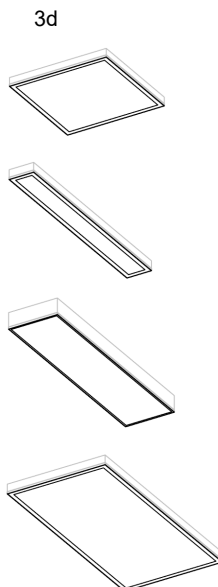

Please refer to the Lighting Specification.pdf for lists of parameters, detail level and object style explanations etc.

Floor/ Table Lamps (types supplied)

	3d	Floor Symbol (Real Size)
 <p>LIGHTING - Floor Lamp Circular 150mmØ x 250mmD Table 350mmØ x 420mmD 400mmØ x 400mmD Splayed</p>		
 <p>LIGHTING - Floor Lamp Square 120mm x300mmd Table 260mm x400mmd 350mm x400mmd Splayed</p>		
<p>(one-off light fitting - no dimension parameters)</p>  <p>LIGHTING - Floor Lamp Spotlight Double LIGHTING - Floor Lamp Spotlight Double</p>		<p>Floor Symbol</p> 
<p>(one-off light fitting - no dimension parameters)</p>  <p>LIGHTING - Floor Lamp Swing Arm Table LIGHTING - Floor Lamp Swing Arm Table</p>		

Downlights, Spotlights and Wall lights

	3d	Wall Symbol	Ceiling Symbol
 LIGHTING - Bulkhead Circular Surface 150mmØ 200mmØ 300mmØ			
 LIGHTING - Bulkhead Square Surface 150x150mm 200x200mm 250x250mm			
 LIGHTING - Downlight Circular Recessed 50mm 100mm 150mm			
 LIGHTING - Downlight Circular Surface 150mm 200mm 300mm			
 LIGHTING - Downlight Square Recessed 50x50mm 100x100mm 150x150mm			
 LIGHTING - Downlight Square Surface 150mm 200mm 300mm			
 LIGHTING - Spotlight Floodlight SpotLight WallWash			
 LIGHTING - Wall Picture Light Traditional 400mm			
 LIGHTING - Wall Picture Mirror Light 620mm			
 LIGHTING - Wall UpDown Rect Surface 100x100x300mm			
 LIGHTING - Wall UpDown Round Surface 100mmØx300mm			

Floor Symbol

Tube Fittings

LIGHTING - Fluorescent Tube Surface

- 600mm Single, Diffuser, Suspended
- 1200mm Double, Diffuser
- 1200mm Double, Diffuser, Suspended
- 1200mm Double, No Diffuser
- 1200mm Single, Diffuser
- 1200mm Single, No Diffuser

Wall Symbol
(Real Length)

Ceiling Symbol
(Real Length)

Pan Fittings (Premium only)

LIGHTING - Fluorescent Pan Recessed

- 600x600mm
- 1200x150mm
- 1200x300mm
- 1200x600mm

Wall Symbol
(Real Length)

Ceiling Symbol
(Real Size)