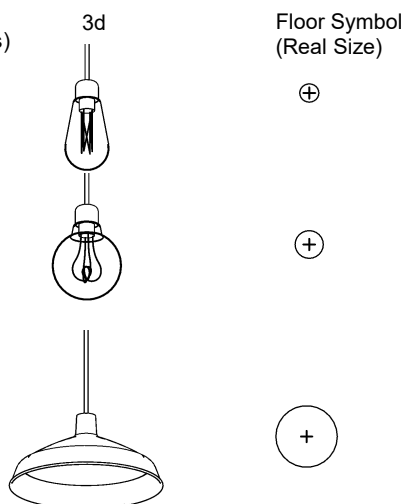

LIGHTING - Pendant Filament Globe

LIGHTING - Pendant Filament Globe

LIGHTING - Pendant Industrial

LIGHTING - Pendant Industrial