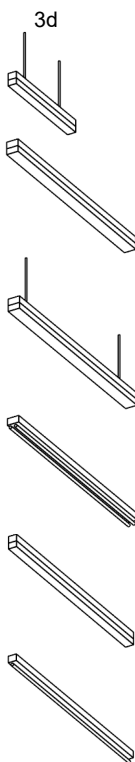

Wall Symbol
(Real Length)

Ceiling Symbol
(Real Length)