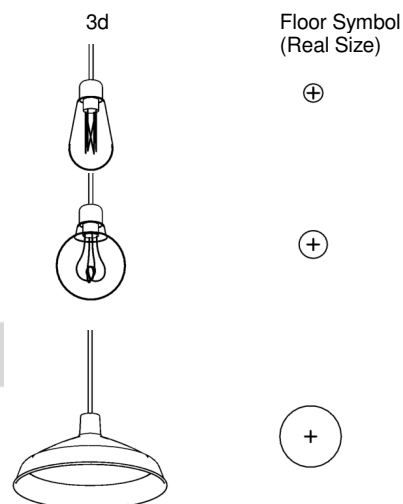

LIGHTING - Pendant Filament Globe

LIGHTING - Pendant Filament Globe

LIGHTING - Pendant Industrial

LIGHTING - Pendant Industrial