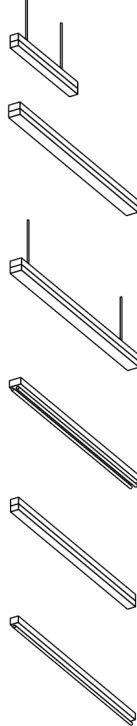

Lighting Catalogue

Tube Fittings

LIGHTING - Fluorescent Tube Surface

- 600mm Single, Diffuser, Suspended
- 1200mm Double, Diffuser
- 1200mm Double, Diffuser, Suspended
- 1200mm Double, No Diffuser
- 1200mm Single, Diffuser
- 1200mm Single, No Diffuser

3d